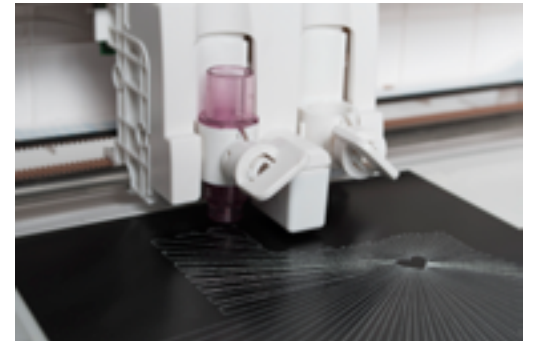

Meet the Silhouette Curio™, the ultimate DIY machine. This machine is more than a cutting tool. It can cut, emboss, sketch, stipple, and etch—it's like a Swiss Army knife for your craft room. Unlock powerful new creative capabilities like Print & Emboss, Score & Emboss and Deep Cut.

The New Power Tool

The Curio boasts a rich mix of innovative features including a dual carriage, an adjustable base and a raised clearance bar opening the door to new project palettes like woods, foils, thicker leathers, foams, and even metals. Like other Silhouette cutting tools, the Curio is driven by powerful Silhouette Studio® software and the Silhouette Design Store. Most designs from the Design Store can be repurposed for embossing, stippling, and etching projects. You're welcome.