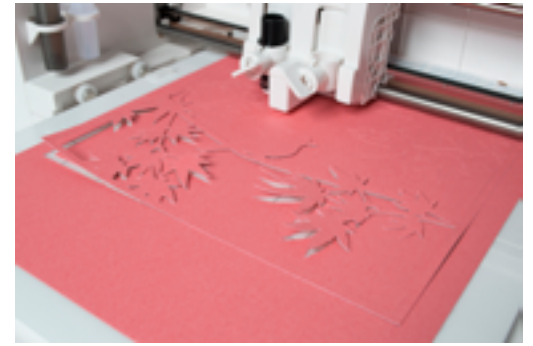

Meet the Silhouette Curio™, the ultimate DIY machine. This machine is more than a cutting tool. It can cut, emboss, sketch, stipple, and etch—it's like a Swiss Army knife for your craft room. Unlock powerful new creative capabilities like Print & Emboss, Score & Emboss and Deep Cut.

The New Power Tool

The Curio boasts a rich mix of innovative features including a dual carriage, an adjustable base and a raised clearance bar opening the door to new project palettes like woods, foils, thicker leathers, foams, and even metals. Like other Silhouette cutting tools, the Curio is driven by powerful Silhouette Studio® software and the Silhouette Design Store. Most designs from the Design Store can be repurposed for embossing, stippling, and etching projects. You're welcome.

Silhouette Curio™

The Curio is the world's first complete hobby machine. The Curio makes the perfect companion to Silhouette cutting machines and allows you to maximize the creative possibilities of your personal design library, and unleash the full potential of Silhouette Studio®.